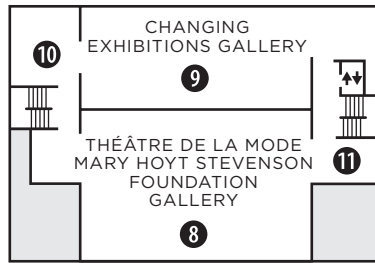

35 Maryhill Museum Drive
 Goldendale, WA 98620
 509-773-3733
 www.maryhillmuseum.org

FIND US ON:

Sign up for our E-News on our website
 Post about your visit using the hashtag
 #maryhillmuseum!

UPPER LEVEL

ENTRANCE LEVEL

GROUND LEVEL

LOWER LEVEL

ENTRANCE LEVEL

- 1 ENTRANCE/EXIT ONLY
- 2 QUEEN MARIE OF ROMANIA
- 3 MUSEUM STORE
- 4 SAM HILL HISTORY
- 5 ORTHODOX ICONS
- 6 MARYHILL FAVORITES
- 7 MASTER GLASSMAKERS

UPPER LEVEL

- 8 THEATRE DE LA MODE, MARY HOYT STEVENSON FOUNDATION GALLERY
- 9 CHANGING EXHIBITIONS
- 10 EYESEE ACTIVITY ROOM
- 11 RECENT ACQUISITIONS GALLERY

GROUND LEVEL

- 12 NATIVE PEOPLE OF NORTH AMERICA
- 13 LOÏE FULLER, JUDY CARLSON KELLEY AND FAMILY GALLERY
- 14 RODIN GALLERY
- 15 ENTRANCE TO THE MARY AND BRUCE STEVENSON WING (NO EXITS)
- 16 LAURA AND JOHN CHENEY GALLERY
- 17 PRISCILLA AND WALLY STEVENSON VIEW ALCOVE

LOWER LEVEL

- 18 ART DODD & DIANE PLUMRIDGE LIBRARY (By Appointment)
- 19 GEORGE E. MUEHLECK JR. GALLERY OF INTERNATIONAL CHESS SETS
- 20 THE M.J. MURDOCK CHARITABLE TRUST EDUCATION CENTER
- 21 BROUGHTON AND MARY BISHOP FAMILY TERRACE
- 22 LOÏE'S: THE MUSEUM CAFE
- 23 WILLIAM AND CATHERINE DICKSON SCULPTURE PARK