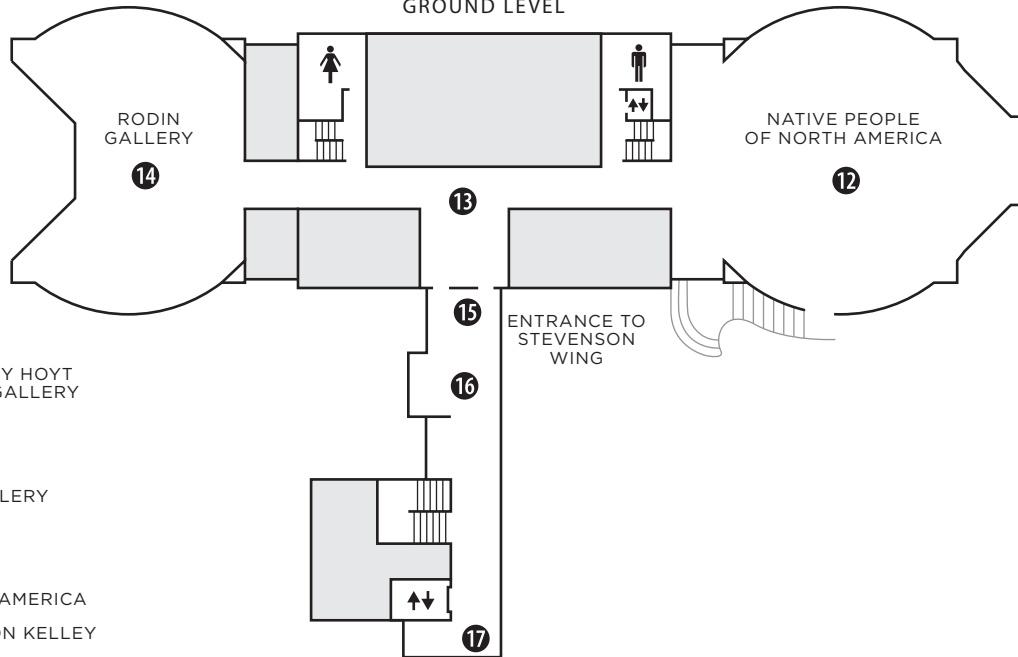

ENTRANCE LEVEL

GROUND LEVEL

LOWER LEVEL

ENTRANCE LEVEL

- 1 ENTRANCE/EXIT ONLY
- 2 QUEEN MARIE OF ROMANIA
- 3 MUSEUM STORE
- 4 SAM HILL HISTORY
- 5 ORTHODOX ICONS
- 6 MARYHILL FAVORITES
- 7 MASTER GLASSMAKERS

UPPER LEVEL

- 8 THEATRE DE LA MODE, MARY HOYT STEVENSON FOUNDATION GALLERY
- 9 CHANGING EXHIBITIONS
- 10 EYESEE ACTIVITY ROOM
- 11 RECENT ACQUISITIONS GALLERY

GROUND LEVEL

- 12 NATIVE PEOPLE OF NORTH AMERICA
- 13 LOÏE FULLER, JUDY CARLSON KELLEY AND FAMILY GALLERY
- 14 RODIN GALLERY
- 15 ENTRANCE TO THE MARY AND BRUCE STEVENSON WING (NO EXITS)
- 16 LAURA AND JOHN CHENEY GALLERY
- 17 PRISCILLA AND WALLY STEVENSON VIEW ALCOVE

LOWER LEVEL

- 18 ART DODD & DIANE PLUMRIDGE LIBRARY (By Appointment)
- 19 GEORGE E. MUEHLECK JR. GALLERY OF INTERNATIONAL CHESS SETS
- 20 THE M.J. MURDOCK CHARITABLE TRUST EDUCATION CENTER
- 21 BROUGHTON AND MARY BISHOP FAMILY TERRACE
- 22 LOÏE'S: THE MUSEUM CAFE
- 23 WILLIAM AND CATHERINE DICKSON SCULPTURE PARK