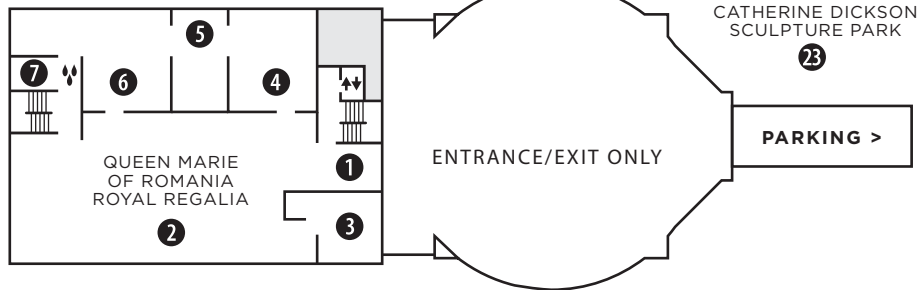

ENTRANCE LEVEL

GROUND LEVEL

LOWER LEVEL

ENTRANCE LEVEL

- 1 ENTRANCE/EXIT ONLY
- 2 QUEEN MARIE OF ROMANIA
- 3 MUSEUM STORE
- 4 SAM HILL HISTORY
- 5 ORTHODOX ICONS
- 6 MARYHILL FAVORITES
- 7 MASTER GLASSMAKERS

UPPER LEVEL

- 8 THEATRE DE LA MODE, MARY HOYT STEVENSON FOUNDATION GALLERY
- 9 CHANGING EXHIBITIONS
- 10 EYESEE ACTIVITY ROOM
- 11 RECENT ACQUISITIONS GALLERY

GROUND LEVEL

- 12 NATIVE PEOPLE OF NORTH AMERICA
- 13 LOÏE FULLER, JUDY CARLSON KELLEY AND FAMILY GALLERY
- 14 RODIN GALLERY
- 15 ENTRANCE TO THE MARY AND BRUCE STEVENSON WING (NO EXITS)
- 16 LAURA AND JOHN CHENEY GALLERY
- 17 PRISCILLA AND WALLY STEVENSON VIEW ALCOVE