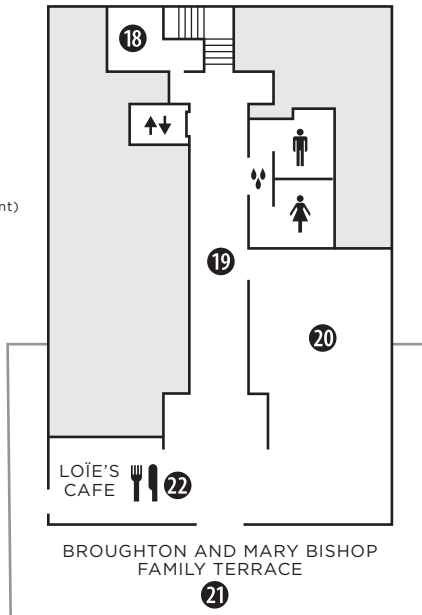

ENTRANCE LEVEL

GROUND LEVEL

LOWER LEVEL

ENTRANCE LEVEL

- 1 ENTRANCE/EXIT ONLY
- 2 QUEEN MARIE OF ROMANIA
- 3 MUSEUM STORE
- 4 SAM HILL HISTORY
- 5 ORTHODOX ICONS
- 6 MARYHILL FAVORITES
- 7 MASTER GLASSMAKERS

UPPER LEVEL

- 8 THEATRE DE LA MODE, MARY HOYT STEVENSON FOUNDATION GALLERY
- 9 CHANGING EXHIBITIONS
- 10 EYESEE ACTIVITY ROOM
- 11 RECENT ACQUISITIONS GALLERY

GROUND LEVEL

- 12 NATIVE PEOPLE OF NORTH AMERICA
- 13 LOÏE FULLER, JUDY CARLSON KELLEY AND FAMILY GALLERY
- 14 RODIN GALLERY
- 15 ENTRANCE TO THE MARY AND BRUCE STEVENSON WING (NO EXITS)
- 16 LAURA AND JOHN CHENEY GALLERY
- 17 PRISCILLA AND WALLY STEVENSON VIEW ALCOVE