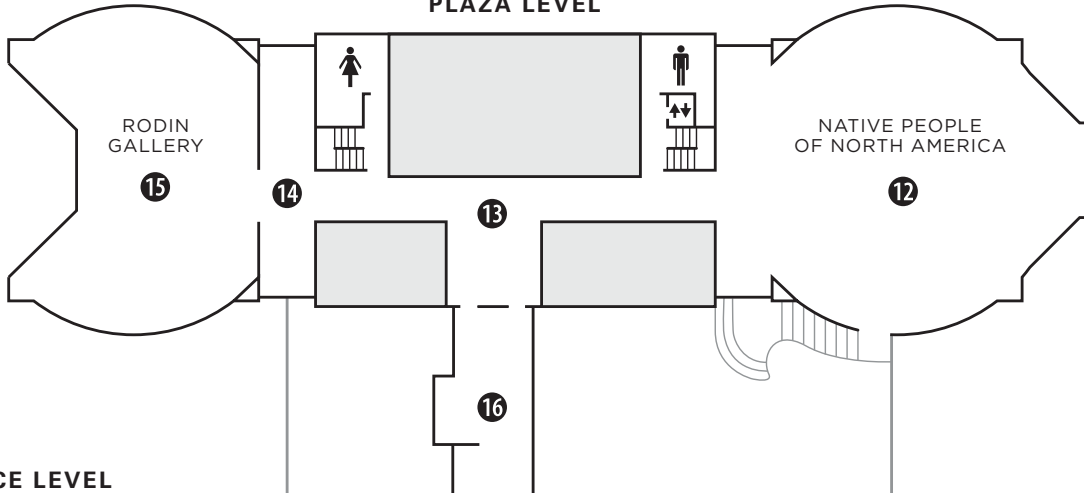

- 8 THÉÂTRE DE LA MODE MARY HOYT STEVENSON FOUNDATION GALLERY
- 9 CHANGING EXHIBITIONS
- 10 EYEESEE ACTIVITY ROOM
- 11 ACQUISITION GALLERY

PLAZA LEVEL

- 12 NATIVE PEOPLE OF NORTH AMERICA
- 13 LOÏE FULLER, JUDY CARLSON KELLEY AND FAMILY GALLERY
- 14 INTERNATIONAL CHESS SETS
- 15 RODIN GALLERY

UPPER LEVEL

ENTRANCE LEVEL

PLAZA LEVEL

TERRACE LEVEL

35 Maryhill Museum Drive
Goldendale, WA 98620
509-773-3733
www.maryhillmuseum.org

**MARY & BRUCE STEVENSON WING
NO EXITS**

PLAZA LEVEL

- 16 LAURA AND JOHN CHENEY GALLERY
- 17 VIEW ALCOVE, PRISCILLA AND WALLY STEVENSON AND THEIR DAUGHTER PEGGY OHLSON
- 18 CANNON POWER PLAZA

TERRACE LEVEL

- 19 THE BRIM FAMILY RESEARCH CENTER
- 20 TERRACE LEVEL GALLERY
- 21 THE M.J. MURDOCK CHARITABLE TRUST EDUCATION CENTER
- 22 BROUGHTON AND MARY BISHOP FAMILY TERRACE

- ☹ WATER FOUNTAIN
- ♂ ♀ RESTROOMS ⬆ ⬇ ⬆ ELEVATORS