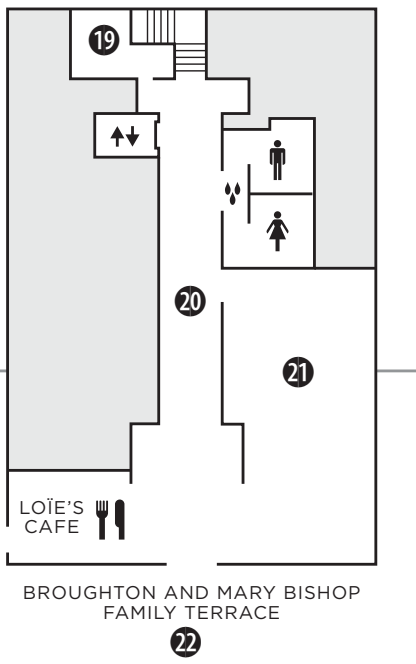

UPPER LEVEL

ENTRANCE LEVEL

PLAZA LEVEL

TERRACE LEVEL

35 Maryhill Museum Drive
Goldendale, WA 98620
509-773-3733
www.maryhillmuseum.org

**MARY & BRUCE STEVENSON WING
NO EXITS**

PLAZA LEVEL

- 16 LAURA AND JOHN CHENEY GALLERY
- 17 VIEW ALCOVE, PRISCILLA AND WALLY STEVENSON AND THEIR DAUGHTER PEGGY OHLSON
- 18 CANNON POWER PLAZA

TERRACE LEVEL

- 19 THE BRIM FAMILY RESEARCH CENTER
- 20 TERRACE LEVEL GALLERY
- 21 THE M.J. MURDOCK CHARITABLE TRUST EDUCATION CENTER
- 22 BROUGHTON AND MARY BISHOP FAMILY TERRACE

- ☹ WATER FOUNTAIN
- ♂ ♀ RESTROOMS ⬆ ⬇ ⬆ ELEVATORS