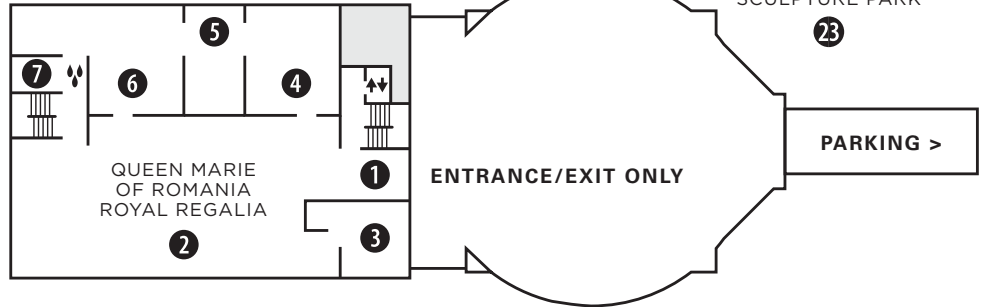

MAIN BUILDING

ENTRANCE LEVEL

- 1 ENTRANCE/EXIT ONLY
- 2 QUEEN MARIE OF ROMANIA ROYAL REGALIA
- 3 MUSEUM STORE
- 4 SAM HILL HISTORY
- 5 ORTHODOX ICONS
- 6 MARYHILL FAVORITES
- 7 MASTER GLASSMAKERS

UPPER LEVEL

- 8 THÉÂTRE DE LA MODE MARY HOYT STEVENSON FOUNDATION GALLERY
- 9 CHANGING EXHIBITIONS
- 10 EYEESEE ACTIVITY ROOM
- 11 ACQUISITION GALLERY

PLAZA LEVEL

- 12 NATIVE PEOPLE OF NORTH AMERICA
- 13 LOÏE FULLER, JUDY CARLSON KELLEY AND FAMILY GALLERY
- 14 INTERNATIONAL CHESS SETS
- 15 RODIN GALLERY

UPPER LEVEL

ENTRANCE LEVEL

PLAZA LEVEL

TERRACE LEVEL

35 Maryhill Museum Drive
Goldendale, WA 98620
509-773-3733
www.maryhillmuseum.org

**MARY & BRUCE STEVENSON WING
NO EXITS**

PLAZA LEVEL

- 16 LAURA AND JOHN CHENEY GALLERY
- 17 VIEW ALCOVE, PRISCILLA AND WALLY STEVENSON AND THEIR DAUGHTER PEGGY OHLSON
- 18 CANNON POWER PLAZA

TERRACE LEVEL

- 19 THE BRIM FAMILY RESEARCH CENTER
- 20 TERRACE LEVEL GALLERY
- 21 THE M.J. MURDOCK CHARITABLE TRUST EDUCATION CENTER
- 22 BROUGHTON AND MARY BISHOP FAMILY TERRACE

- ☹ WATER FOUNTAIN
- ♂ ♀ RESTROOMS ⬆ ⬇ ⬆ ELEVATORS